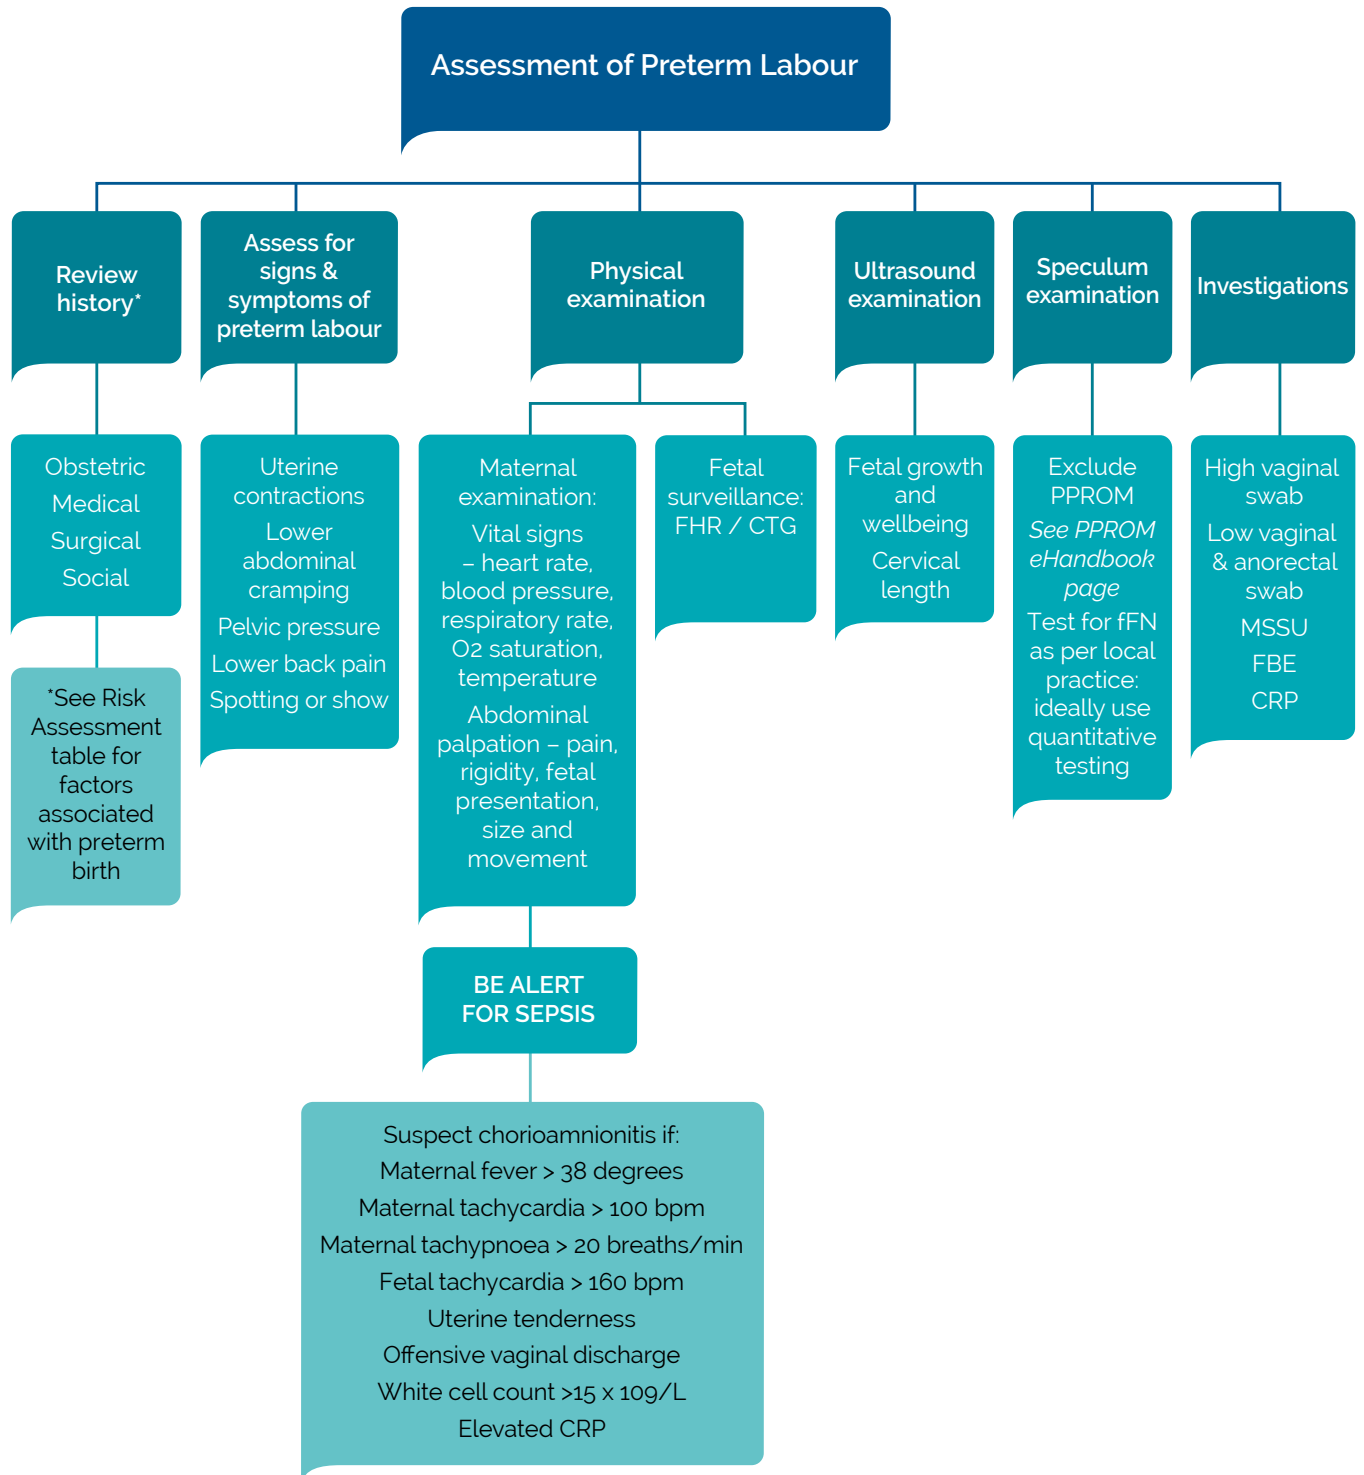

Preterm labour

Management of Preterm Labour

Printed copies of this document may not be the most recent version.

Authorised and published by the Victorian Government, 1 Treasury Place, Melbourne.

© State of Victoria, Australia, Safer Care Victoria, August 2017. (1708009)

ISBN 978-0-7311-7309-9 (online)

Available at Safer Care Victoria <www.safercare.vic.gov.au>